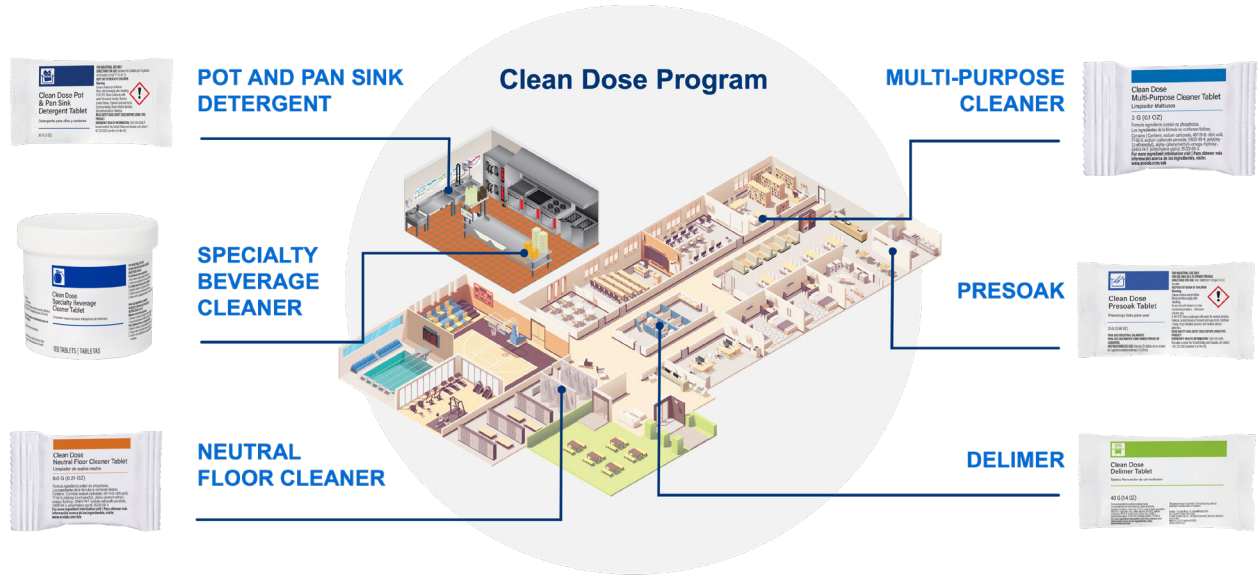

A complete, innovative program that delivers a professional-grade clean for your customers and a clear, uncomplicated routine for your staff.

Specialty Beverage Cleaner Tablet Directions for Use

1

Dissolve one tablet per gallon (3.8 L) of hot water.

2

Allow to soak a minimum of 10 minutes.

3

Scrub if necessary; then rinse container at sink.

4

Follow with an appropriate sanitizer. Use in accordance with label instructions.

Empower your employees with easy-to-use, color-coded tablets.

PRODUCT NAME	SKU	DILUTION RATIO	PACK SIZE
Clean Dose Specialty Beverage Cleaner Tablet	6102801	1 tablet / gallon	1 - 100 tabs